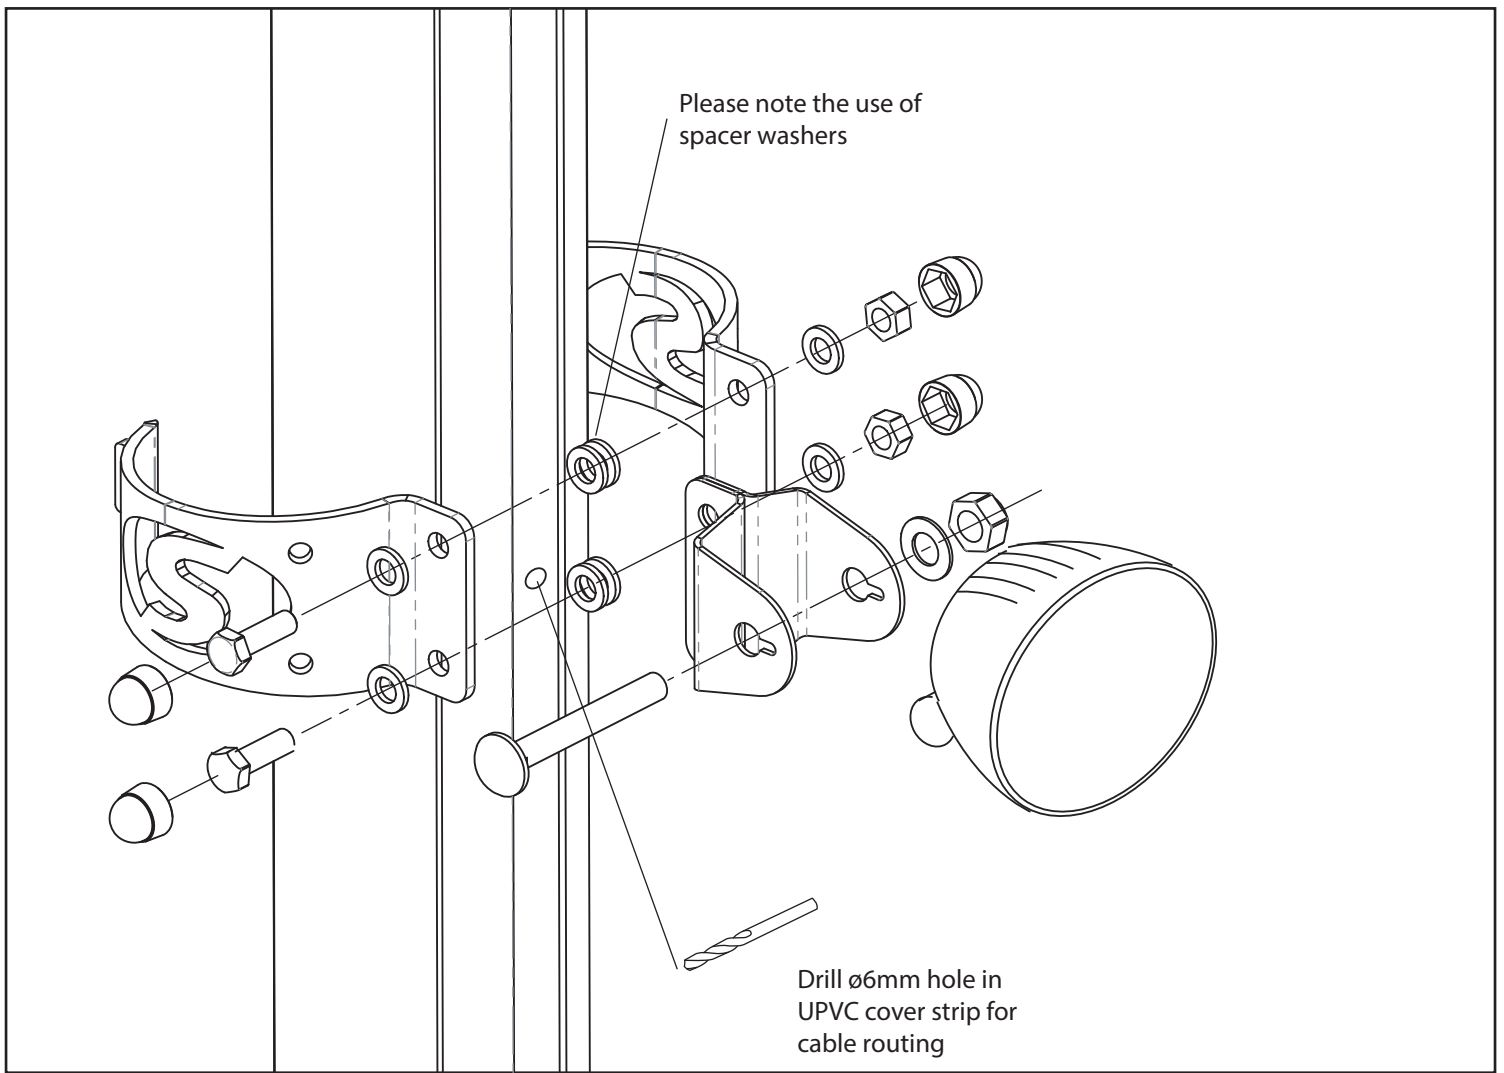

SC117

Tools Required

 Spanner to match device fixings	 6mm (15/16")
 Power Drill	

Parts List

 3" Clamps 1	 Deck Flood Light 1	 Deck Flood Light 1	 M8x50 bolt 1		
 M8 Washer 1	 M8 Nut 1	 M6x20 Bolt 2	 M8x50 bolt 2	 M6 Nylon Washer 8	 M6 Bolt Covers 4