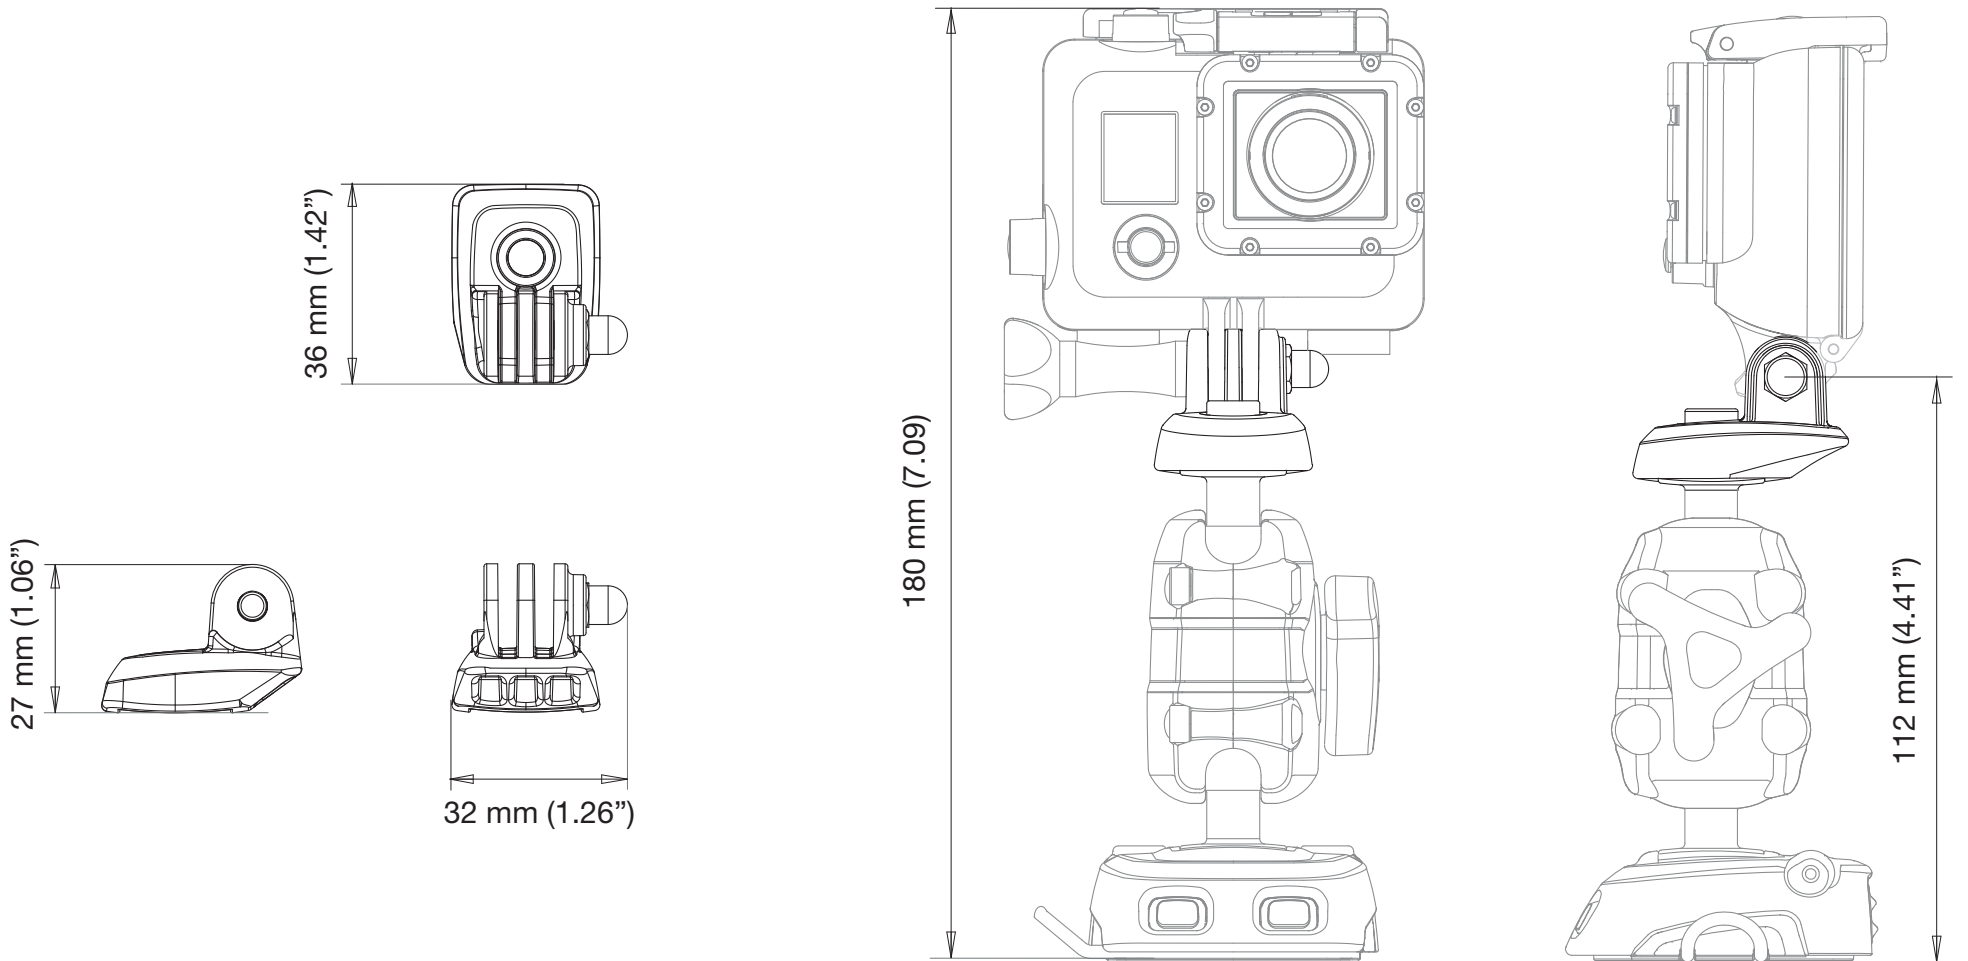

# GoPro Plate **RL-510**

For help & information  
email: [technical@scanstrut.com](mailto:technical@scanstrut.com)  
tel: +44 (0) 1803 863800

Product shown with RLS-AM Adjustable  
Body & RLS-401 Surface Mount

**SCANSTRUT**  
designed for life at sea