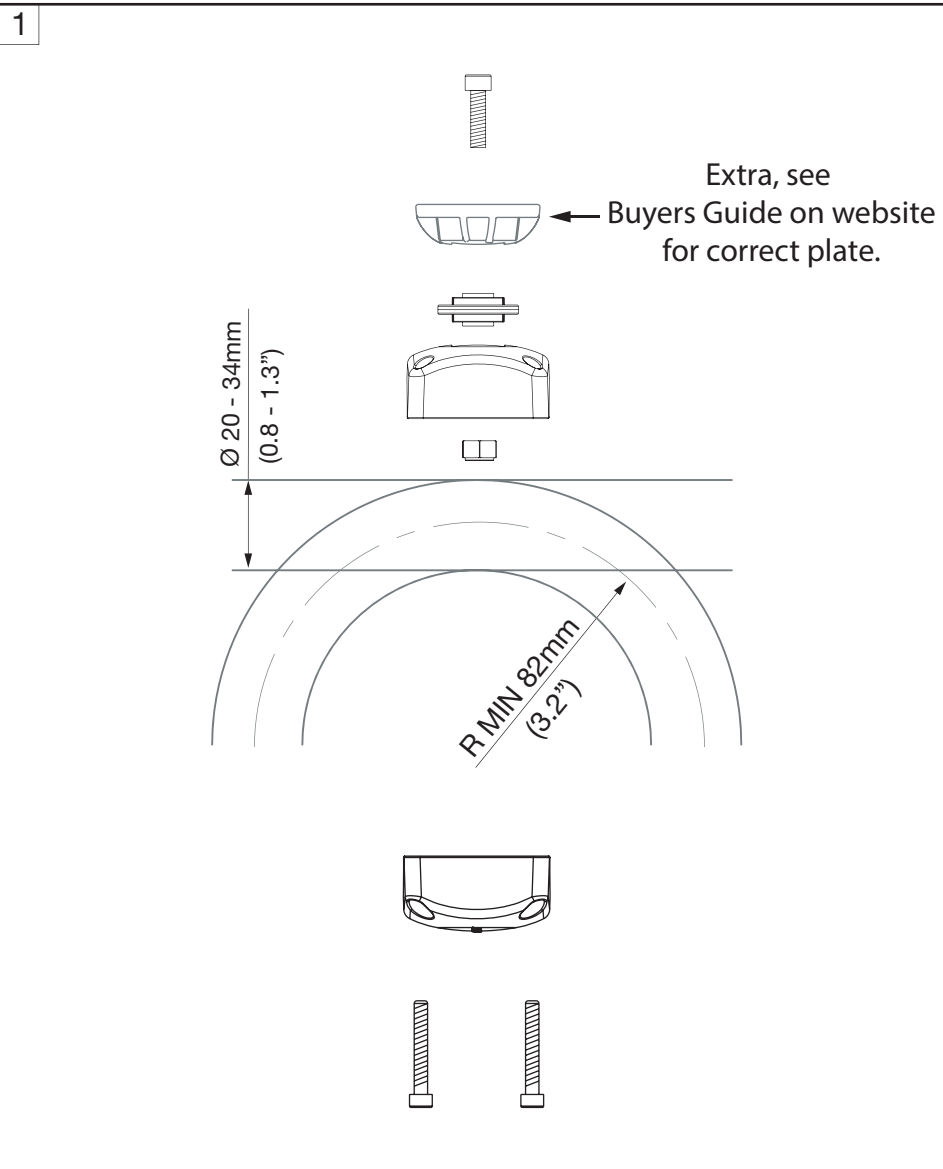

Parts List

					
x1	x1	x1	M5x35	M6x20	M6 Nylock Nut
			x4	x1	x1

Tools Required

4mm
5mm
Allen Key

Share your installation with us.

UK & International
+44 (0)1392 531280
sales@scanstrut.com

For further installation
and warranty information
please visit:
www.scanstrut.com