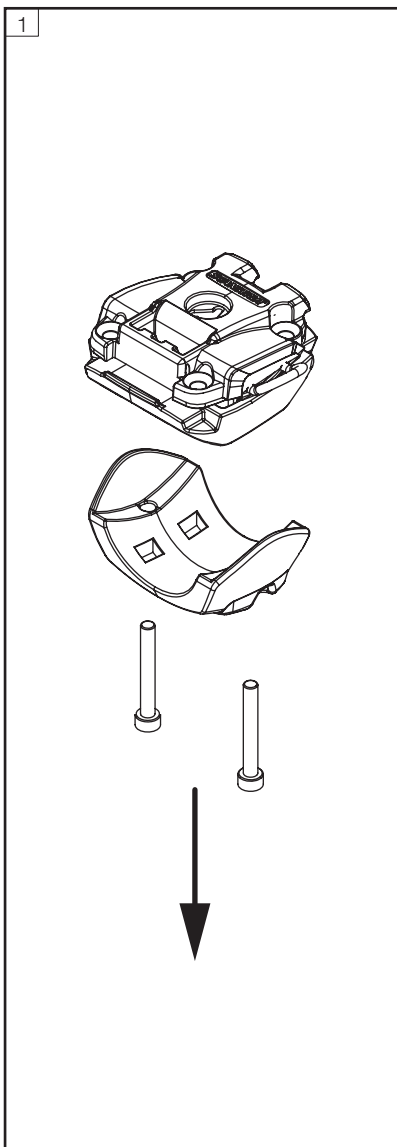

Parts List

	Rail Spacers		
			
Rail Mount x1	ø19-25mm x1	ø25-29mm x1	ø29-34mm x1

Tools Required

Share your installation with us.

UK & International
+44 (0)1392 531280
sales@scanstrut.com

For further installation
and warranty information
please visit:
www.scanstrut.com