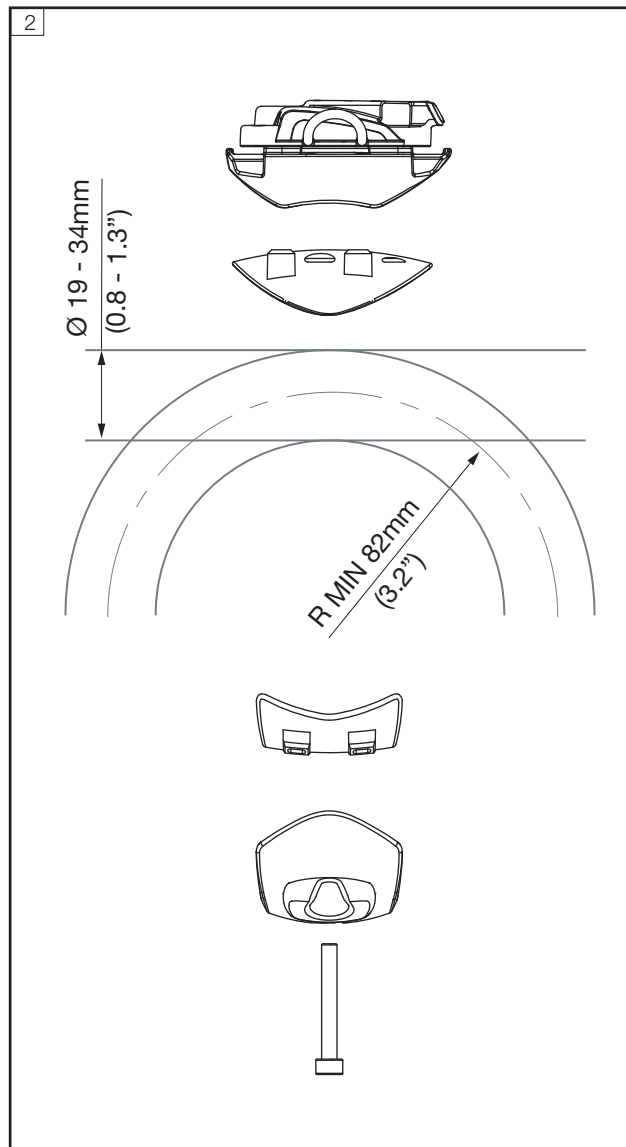

Parts List

	Rail Spacers		
			
Rail Mount x1	ø19-25mm x1	ø25-29mm x1	ø29-34mm x1

Tools Required

Share your installation with us.

UK & International
+44 (0)1392 531280
sales@scanstrut.com

For further installation
and warranty information
please visit:
www.scanstrut.com