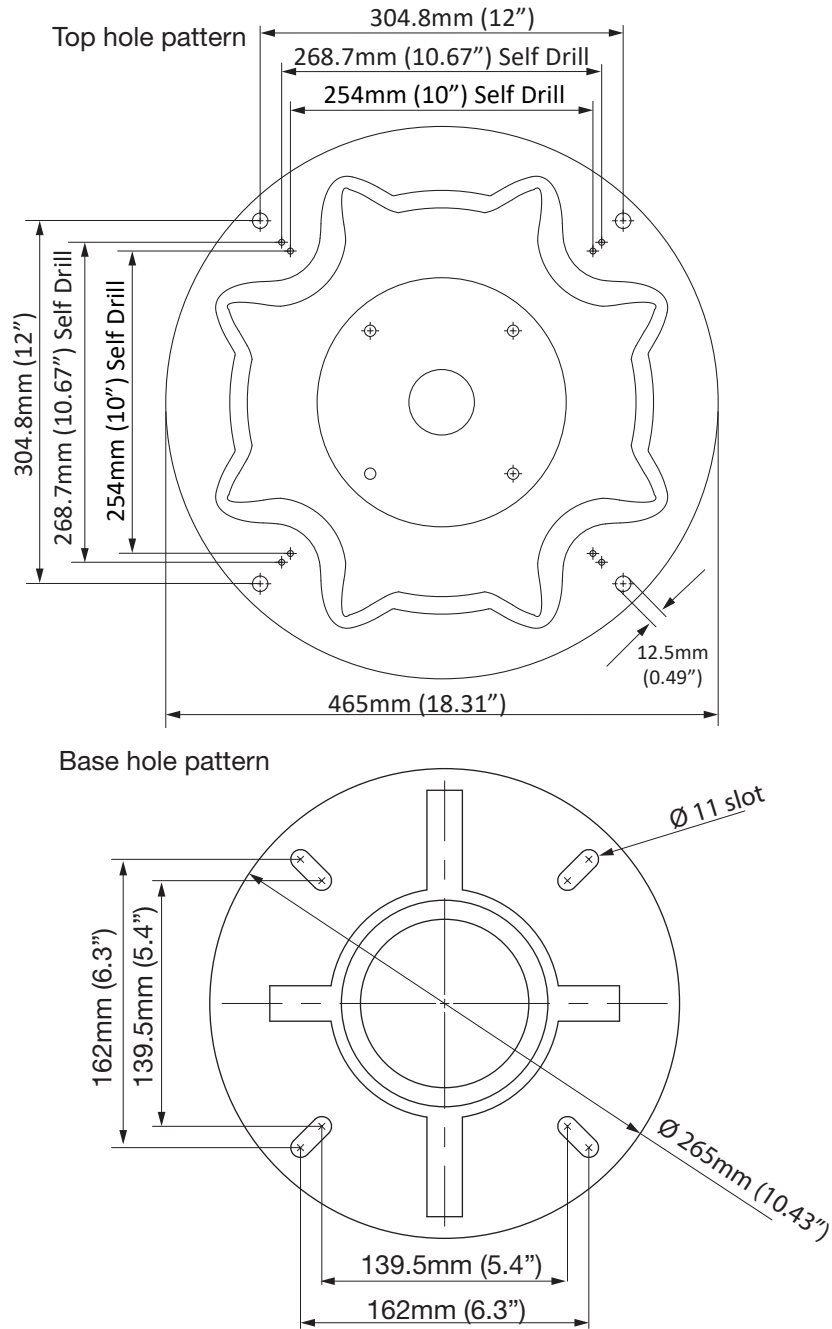

SC2-1-65 Pole Mount

Email: sales@scanstrut.com Email: usasales@scanstrut.com

MAX LOAD
26Kg*
(57.3 Lbs)

Includes SC65 GRP satcom adapter

*assuming product is installed in a dynamic environment where accelerations of up to 3g will be experienced

SCANSTRUT