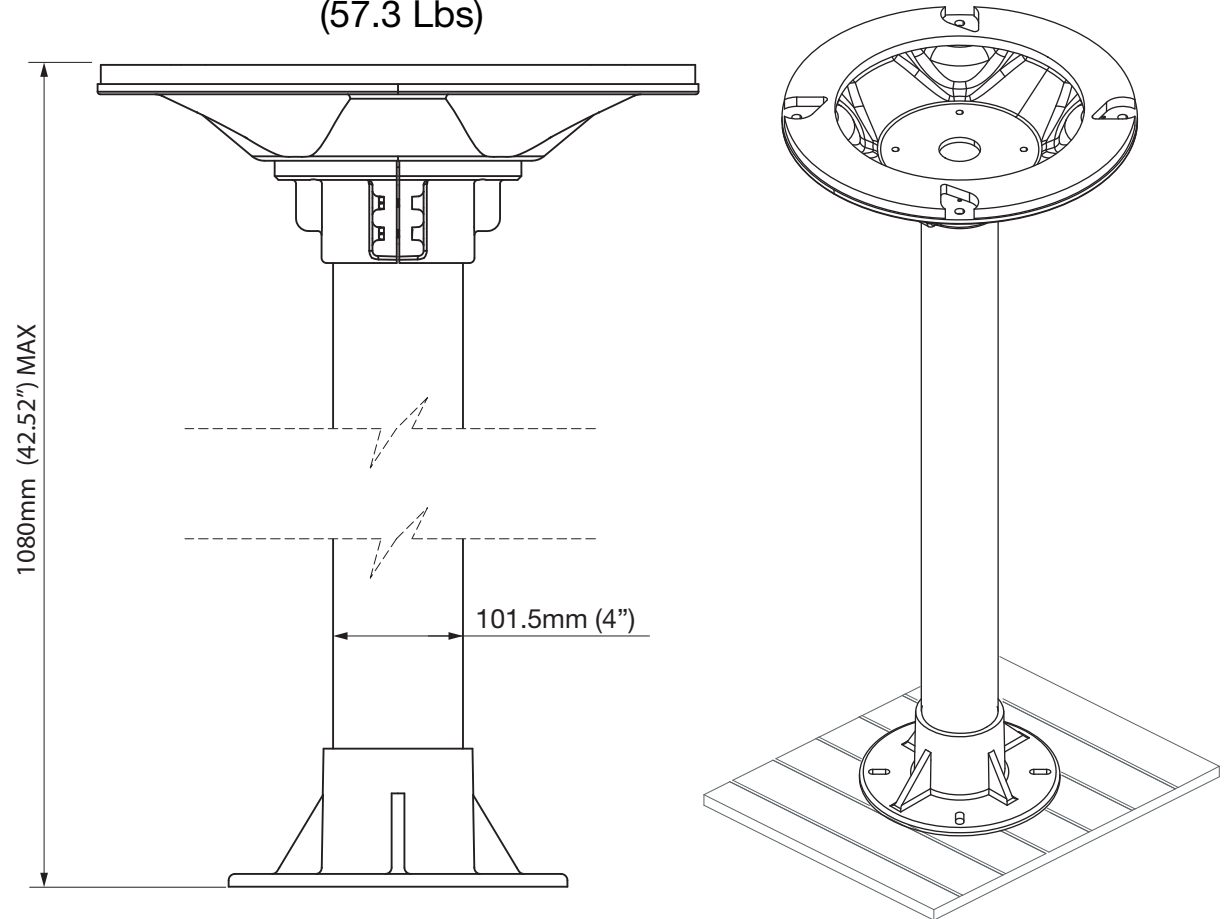

SC2-1-65 Pole Mount

Email: sales@scanstrut.com Email: usasales@scanstrut.com

MAX LOAD
26Kg*
(57.3 Lbs)

Includes SC65 GRP satcom adapter

*assuming product is installed in a dynamic environment where accelerations of up to 3g will be experienced

SCANSTRUT