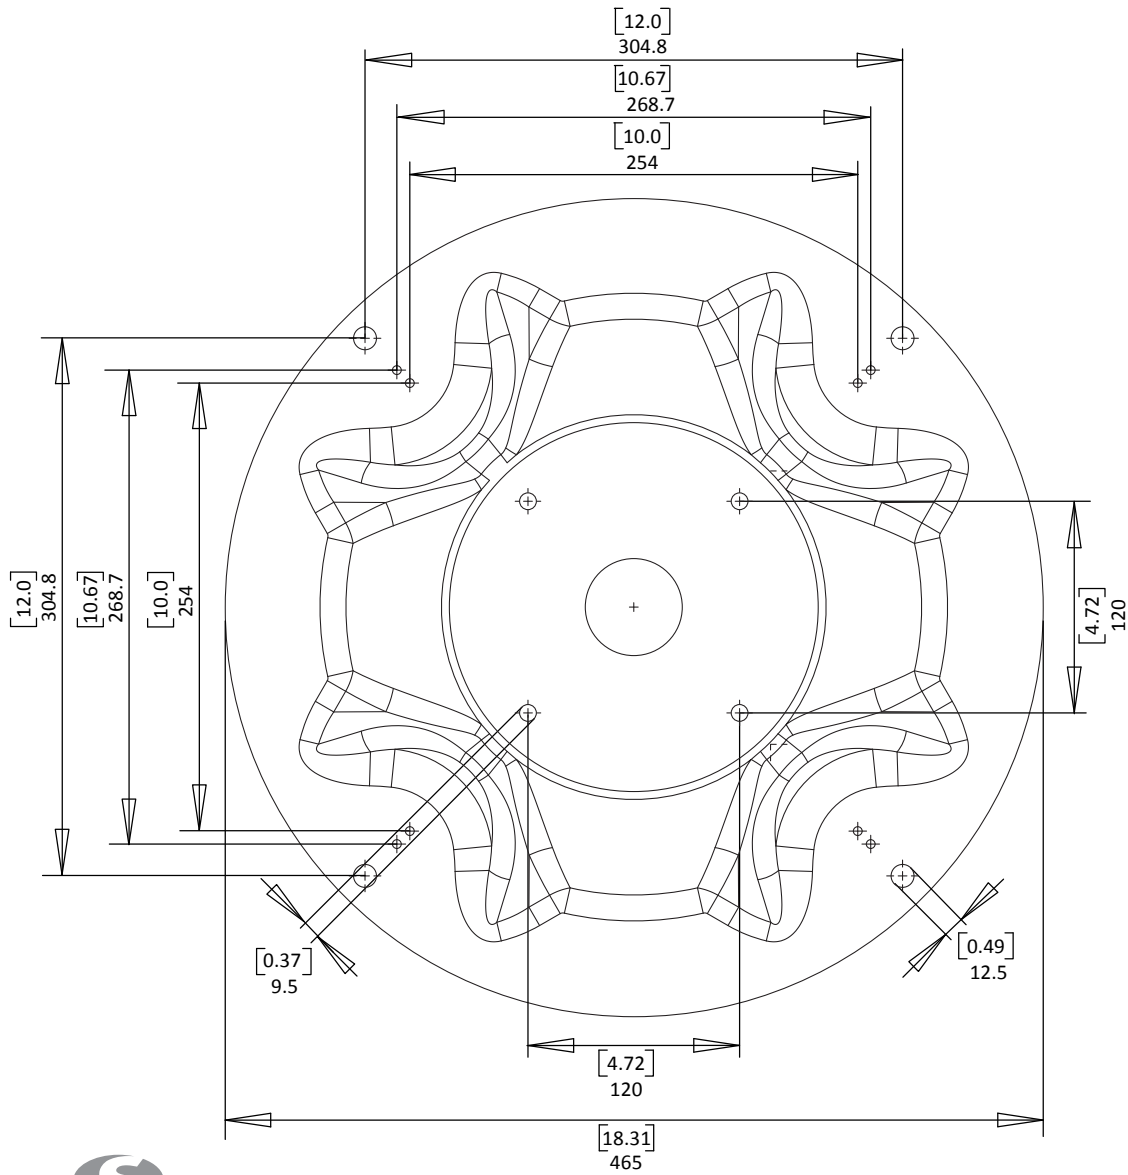

SC65 Satcom Adapter Fixing Dimensions

For help & information
 email: sales@scanstrut.com
 tel: +44 (0) 1392 531280

OUTER SATCOM FIXING POSITIONS ARE PRE DRILLED AS DIMENSIONED
 MIDDLE & INNER SATCOM FIXING POSITIONS ARE MARKED READY TO DRILL

MATERIAL: 8mm COMPOSITE GRP
 FINISH: WHITE GEL COAT