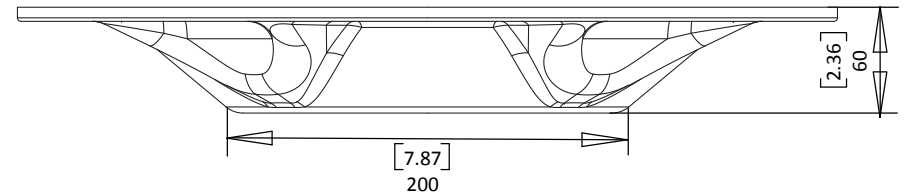

SC65 Satcom Adapter Fixing Dimensions

For help & information
 email: sales@scanstrut.com
 tel: +44 (0) 1392 531280

OUTER SATCOM FIXING POSITIONS ARE PRE DRILLED AS DIMENSIONED
 MIDDLE & INNER SATCOM FIXING POSITIONS ARE MARKED READY TO DRILL

MATERIAL: 8mm COMPOSITE GRP
 FINISH: WHITE GEL COAT