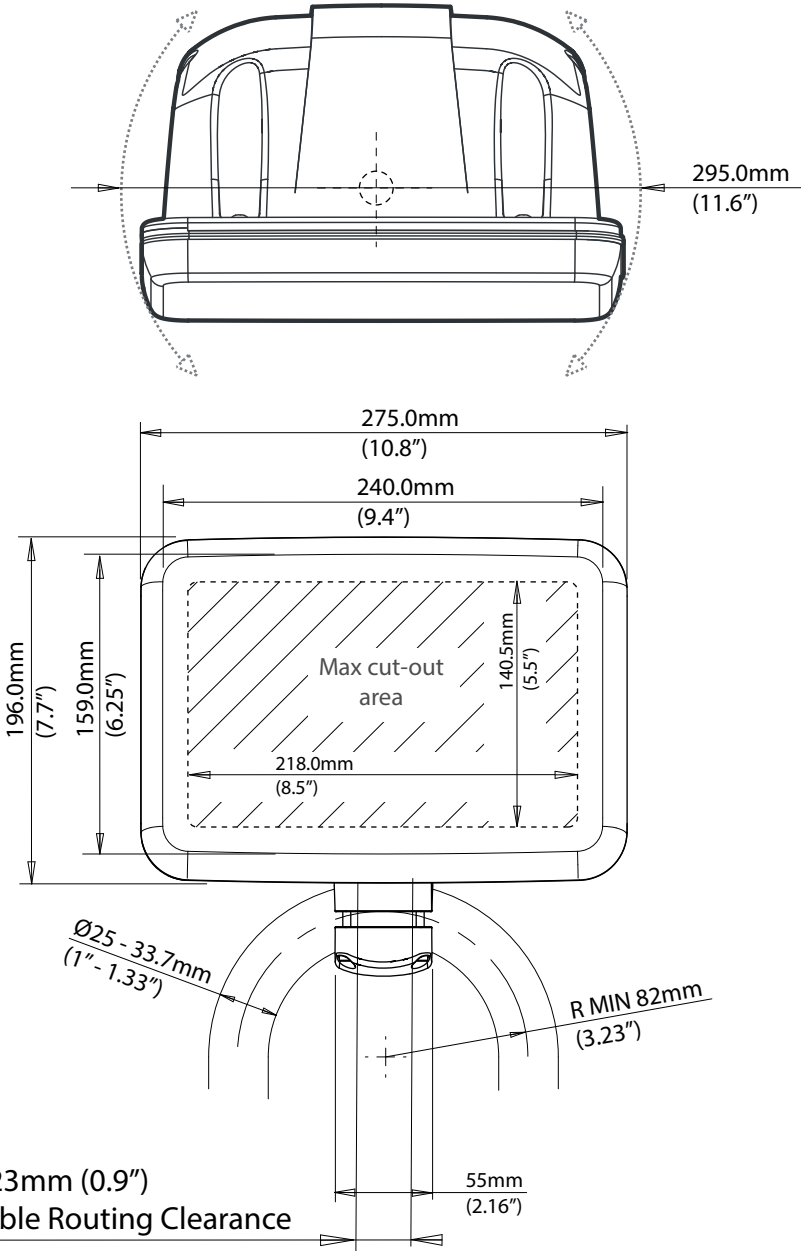

7" Rail Pod - Rail Mount (SPR-7-RM)

Email: sales@scanstrut.com

Email: usasales@scanstrut.com

For further 7" pod dimensions please refer to the Scanpod Deck pod Technical drawings.