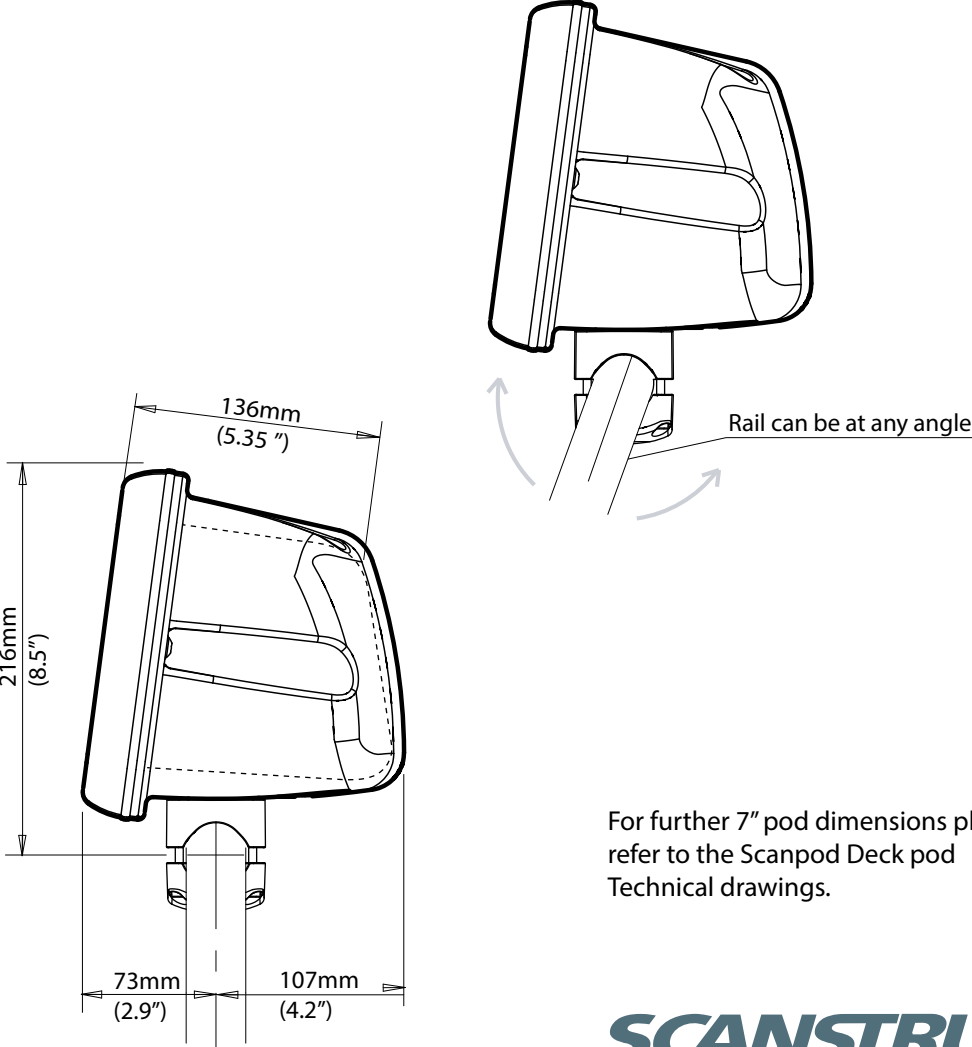

7" Rail Pod - Rail Mount (SPR-7-RM)

Email: sales@scanstrut.com

Email: usasales@scanstrut.com

For further 7" pod dimensions please refer to the Scanpod Deck pod Technical drawings.