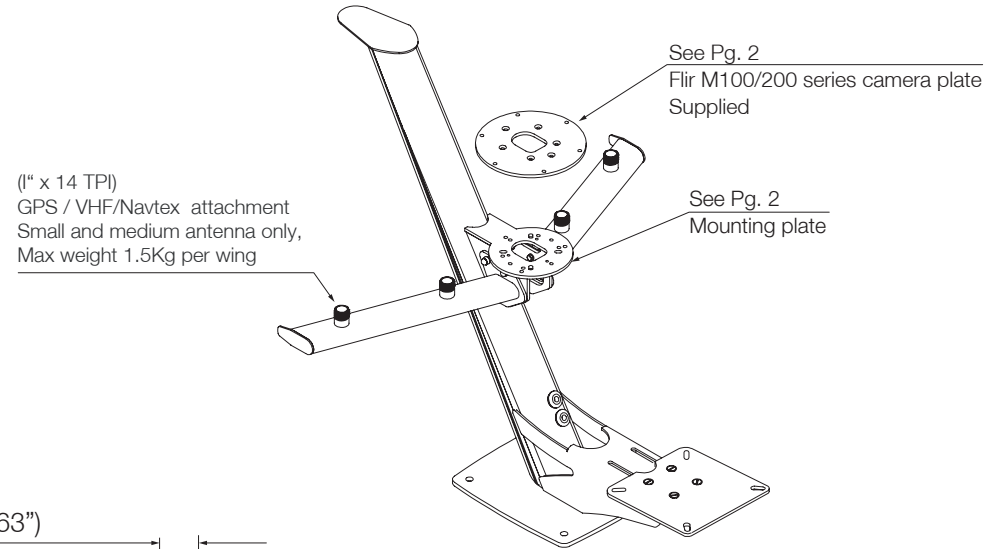

# Tapered Radar Mast - PTM-R1-2

Email: sales@scanstrut.com    Email: usasales@scanstrut.com

**SCANSTRUT®**

# Tapered Radar Mast - PTM-R1-2

Camera Mounting plate

Flir M100/200 series camera plate