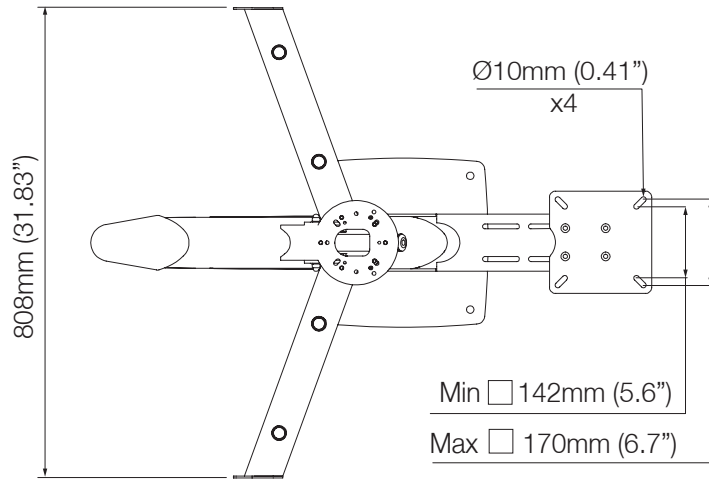

# Tapered Radar Mast - PTM-R1-2

Email: sales@scanstrut.com    Email: usasales@scanstrut.com

**SCANSTRUT®**

# Tapered Radar Mast - PTM-R1-2

Camera Mounting plate

Flir M100/200 series camera plate