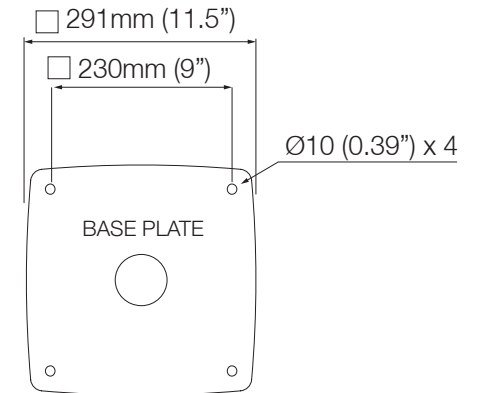

# Tapered Radar Mast - PTM-R1-2

Email: sales@scanstrut.com    Email: usasales@scanstrut.com

**SCANSTRUT®**

# Tapered Radar Mast - PTM-R1-2

Camera Mounting plate

Flir M100/200 series camera plate