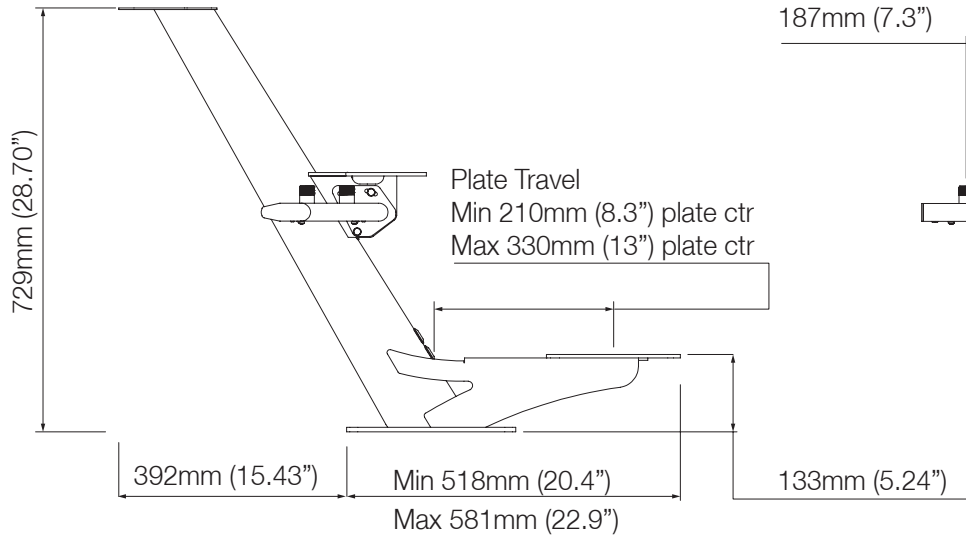

# Tapered Radar Mast - PTM-R1-2

Email: sales@scanstrut.com    Email: usasales@scanstrut.com

**SCANSTRUT®**

# Tapered Radar Mast - PTM-R1-2

Camera Mounting plate

Flir M100/200 series camera plate