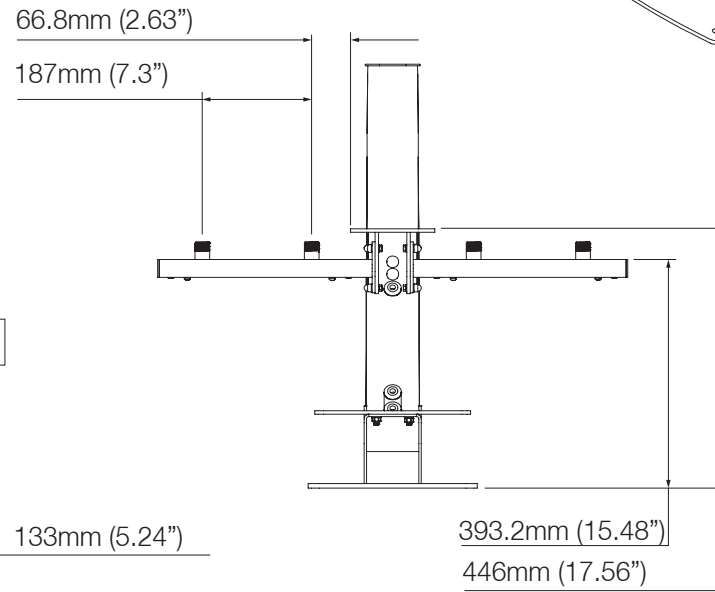

# Tapered Radar Mast - PTM-R1-2

Email: sales@scanstrut.com    Email: usasales@scanstrut.com

**SCANSTRUT®**

# Tapered Radar Mast - PTM-R1-2

Camera Mounting plate

Flir M100/200 series camera plate