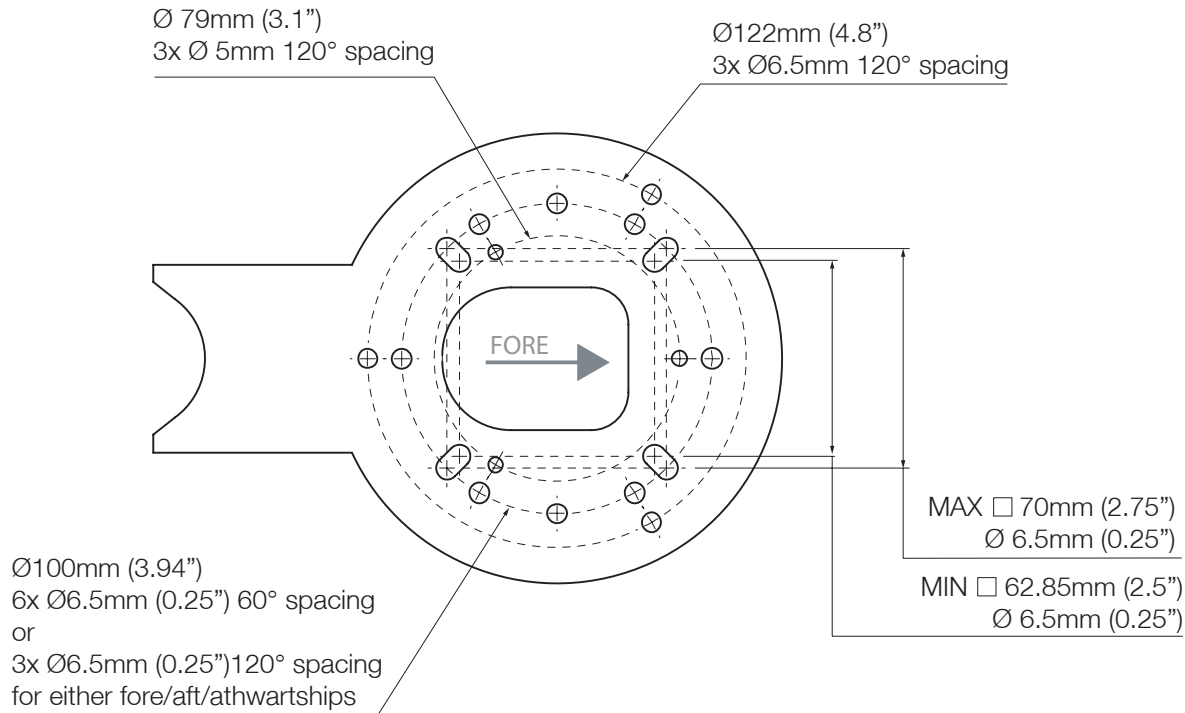

# Tapered Radar Mast - PTM-R1-2

Email: sales@scanstrut.com    Email: usasales@scanstrut.com

**SCANSTRUT®**

# Tapered Radar Mast - PTM-R1-2

Camera Mounting plate

Flir M100/200 series camera plate