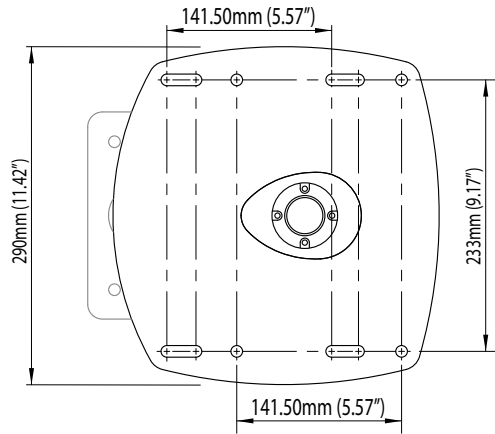

Aluminium PowerTower® (APT-250-01)

For help & information
email: technical@scanstrut.com
tel: +44 (0) 1803 863800

DS-30 Deck Seal included

SCANSTRUT
designed for life at sea