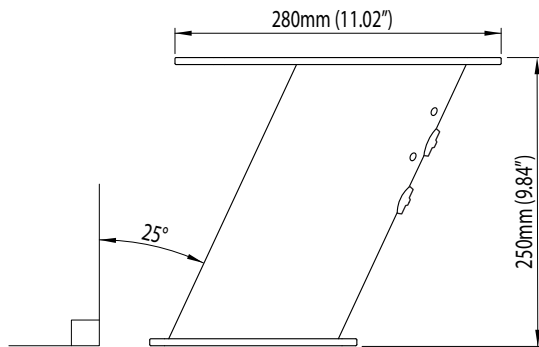

Aluminium PowerTower® (APT-250-01)

For help & information
email: technical@scanstrut.com
tel: +44 (0) 1803 863800

DS-30 Deck Seal included

SCANSTRUT
designed for life at sea