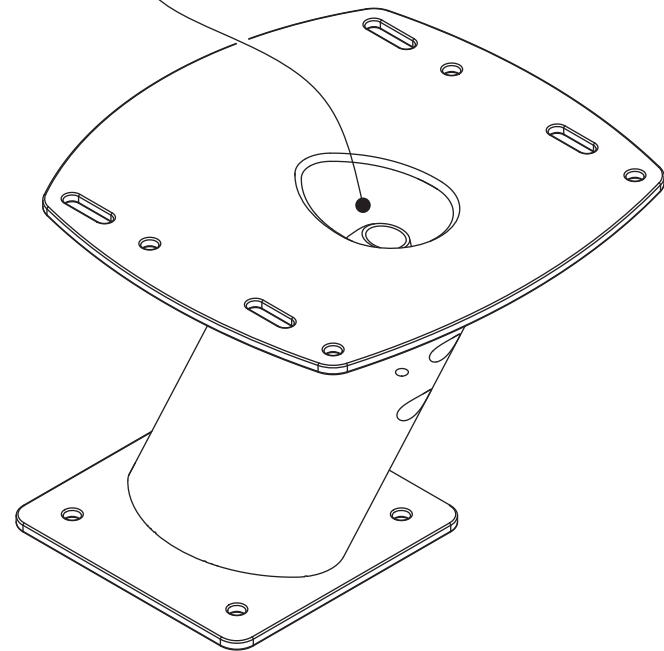

Aluminium PowerTower® (APT-250-01)

For help & information
email: technical@scanstrut.com
tel: +44 (0) 1803 863800

DS-30 Deck Seal included

SCANSTRUT
designed for life at sea