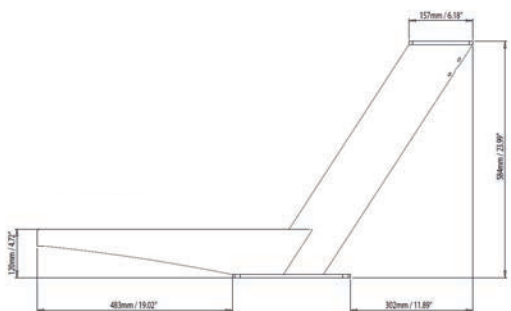

## MODULAR DUAL POWERTOWER

Part No. DPT-R/DPT-OA/DPT-R-COMP

The Modular Dual PowerTower has been designed to allow your open array, radar, satcom & camera to be mounted together in one single space saving modular installation.

Material 6082 Aluminium extrusion

Coating Polyester powder

Finish Gloss white

STRUTS	DPT-R	Dual Power Tower strut (Radome)
	DPT-OA	Dual Power Tower strut (Open Array)
	DPT-R-COMP	Dual Power Tower strut (Radome) (compact)
PLATES	DPT-R-PLATE-01	Radome plate 1
	DPT-R-PLATE-02	Radome plate 2
	DPT-OA-PLATE-01	Open Array plate 1
	DPT-C-PLATE-01	Camera plate 1
	DPT-C-PLATE-02	Camera plate 2
	DPT-S-PLATE-01	Satcom plate 1 (35cm domes)
	DPT-S-PLATE-02	Satcom plate 2 (45cm domes)
	DPT-S-PLATE-03	Satcom plate 3 (60cm domes)
LIGHT BARS	DPT-LB-01	Central Lightbar (for use with up to 45cm dome)
	DPT-LB-02	Central Lightbar (for use with up to 60cm dome)