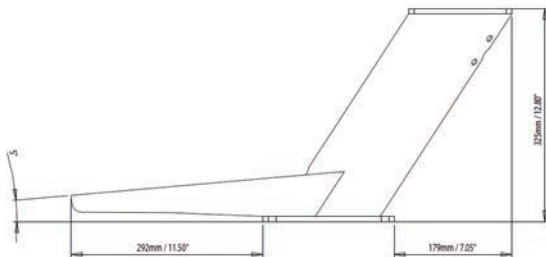

## MODULAR DUAL POWERTOWER

Part No. DPT-R/DPT-OA/DPT-R-COMP

The Modular Dual PowerTower has been designed to allow your open array, radar, satcom & camera to be mounted together in one single space saving modular installation.

Material 6082 Aluminium extrusion

Coating Polyester powder

Finish Gloss white

STRUTS	DPT-R	Dual Power Tower strut (Radome)
	DPT-OA	Dual Power Tower strut (Open Array)
	DPT-R-COMP	Dual Power Tower strut (Radome) (compact)
PLATES	DPT-R-PLATE-01	Radome plate 1
	DPT-R-PLATE-02	Radome plate 2
	DPT-OA-PLATE-01	Open Array plate 1
	DPT-C-PLATE-01	Camera plate 1
	DPT-C-PLATE-02	Camera plate 2
	DPT-S-PLATE-01	Satcom plate 1 (35cm domes)
	DPT-S-PLATE-02	Satcom plate 2 (45cm domes)
	DPT-S-PLATE-03	Satcom plate 3 (60cm domes)
LIGHT BARS	DPT-LB-01	Central Lightbar (for use with up to 45cm dome)
	DPT-LB-02	Central Lightbar (for use with up to 60cm dome)