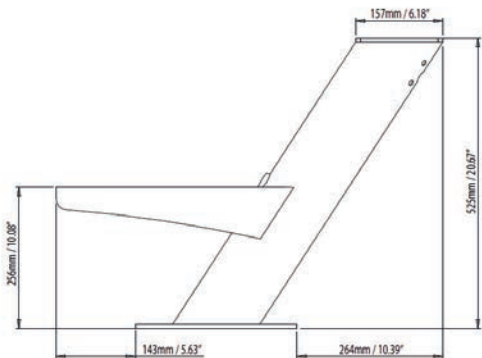

## MODULAR DUAL POWERTOWER

Part No. DPT-R/DPT-OA/DPT-R-COMP

The Modular Dual PowerTower has been designed to allow your open array, radar, satcom & camera to be mounted together in one single space saving modular installation.

Material 6082 Aluminium extrusion

Coating Polyester powder

Finish Gloss white

STRUTS	DPT-R	Dual Power Tower strut (Radome)
	DPT-OA	Dual Power Tower strut (Open Array)
	DPT-R-COMP	Dual Power Tower strut (Radome) (compact)
PLATES	DPT-R-PLATE-01	Radome plate 1
	DPT-R-PLATE-02	Radome plate 2
	DPT-OA-PLATE-01	Open Array plate 1
	DPT-C-PLATE-01	Camera plate 1
	DPT-C-PLATE-02	Camera plate 2
	DPT-S-PLATE-01	Satcom plate 1 (35cm domes)
	DPT-S-PLATE-02	Satcom plate 2 (45cm domes)
	DPT-S-PLATE-03	Satcom plate 3 (60cm domes)
LIGHT BARS	DPT-LB-01	Central Lightbar (for use with up to 45cm dome)
	DPT-LB-02	Central Lightbar (for use with up to 60cm dome)