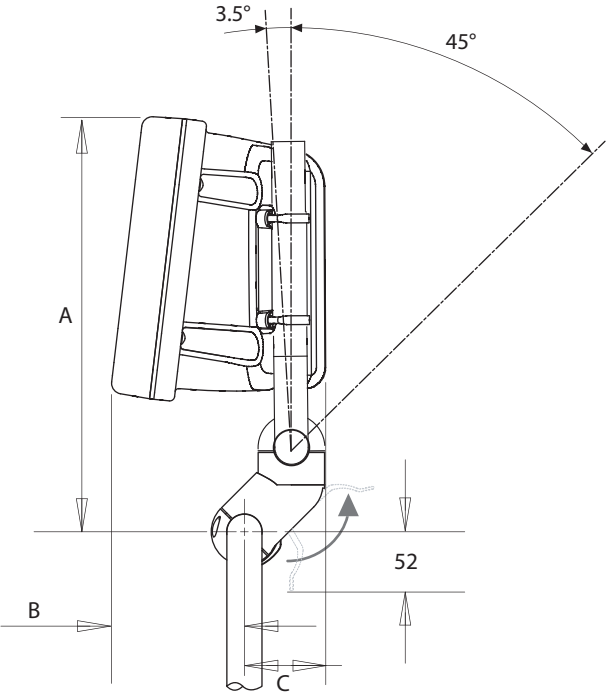

Flex Mount RM1

For help & information
 email: sales@scanstrut.com
 tel: +44 (0) 1392 531280

		A	B	C
		mm / inches	mm / inches	mm / inches
SPFM-RM1-9	SPH-9	365/14.4	116/4.5	84/3.3
SPFM-RM1-13	SPH-13	404/16	158.5/6.25	72/2.8