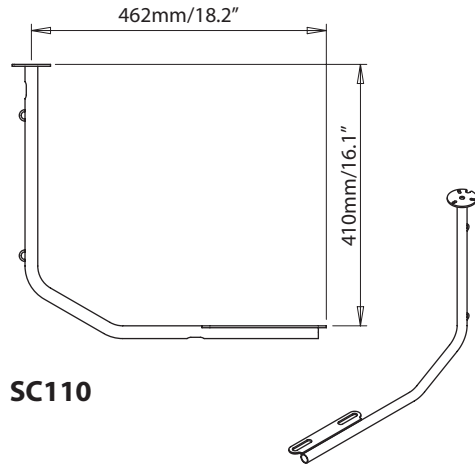

Nav Light Mounts, GPS / VHF Antenna Mounts & Extensions

For help & information
 email: technical@scanstrut.com
 tel: +44 (0) 1803 863800

Nav Light Mounts

SC110

SC113

GPS/VHF Antenna Mounts

SC111

SC112