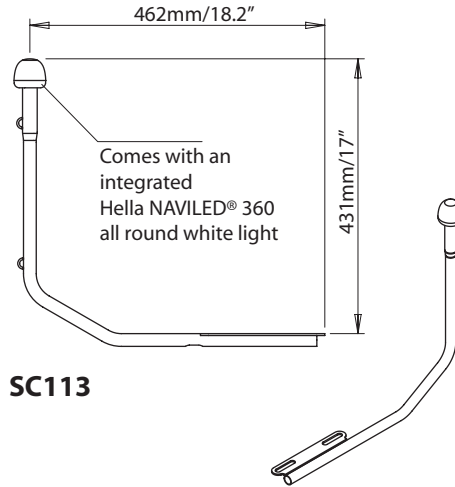

Nav Light Mounts, GPS / VHF Antenna Mounts & Extensions

For help & information
 email: technical@scanstrut.com
 tel: +44 (0) 1803 863800

Nav Light Mounts

SC110

SC113

GPS/VHF Antenna Mounts

SC111

SC112