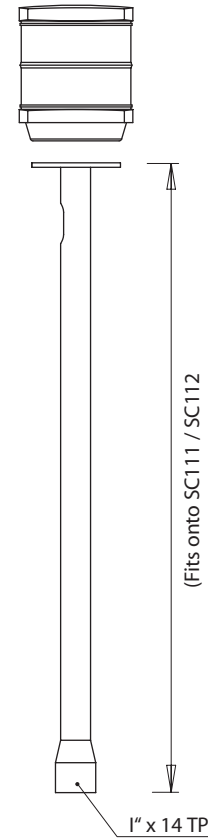

Nav Light Mounts, GPS / VHF Antenna Mounts & Extensions

For help & information
email: technical@scanstrut.com
tel: +44 (0) 1803 863800

Nav Light Mounts

GPS/VHF Antenna Mounts

EXT - LIGHT

EXT - GPS

EXT - LED