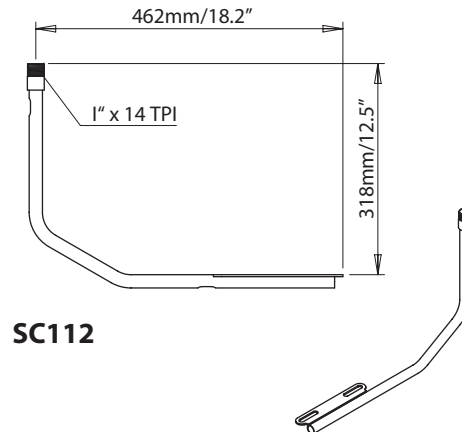

Nav Light Mounts, GPS / VHF Antenna Mounts & Extensions

For help & information
 email: technical@scanstrut.com
 tel: +44 (0) 1803 863800

Nav Light Mounts

SC110

SC113

GPS/VHF Antenna Mounts

SC111

SC112