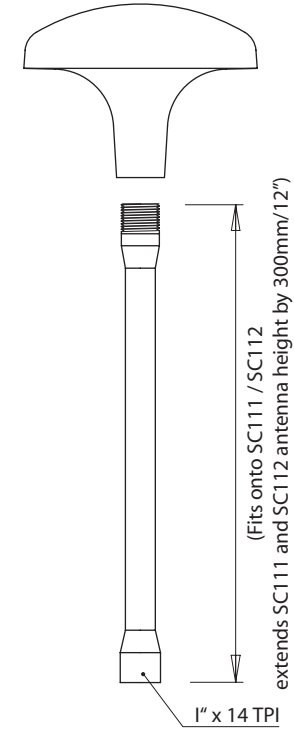

Nav Light Mounts, GPS / VHF Antenna Mounts & Extensions

For help & information
email: technical@scanstrut.com
tel: +44 (0) 1803 863800

Nav Light Mounts

GPS/VHF Antenna Mounts

EXT - LIGHT

EXT - GPS

EXT - LED