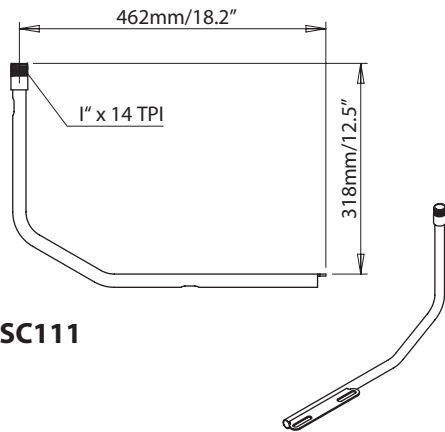

Nav Light Mounts, GPS / VHF Antenna Mounts & Extensions

For help & information
 email: technical@scanstrut.com
 tel: +44 (0) 1803 863800

Nav Light Mounts

SC110

SC113

GPS/VHF Antenna Mounts

SC111

SC112