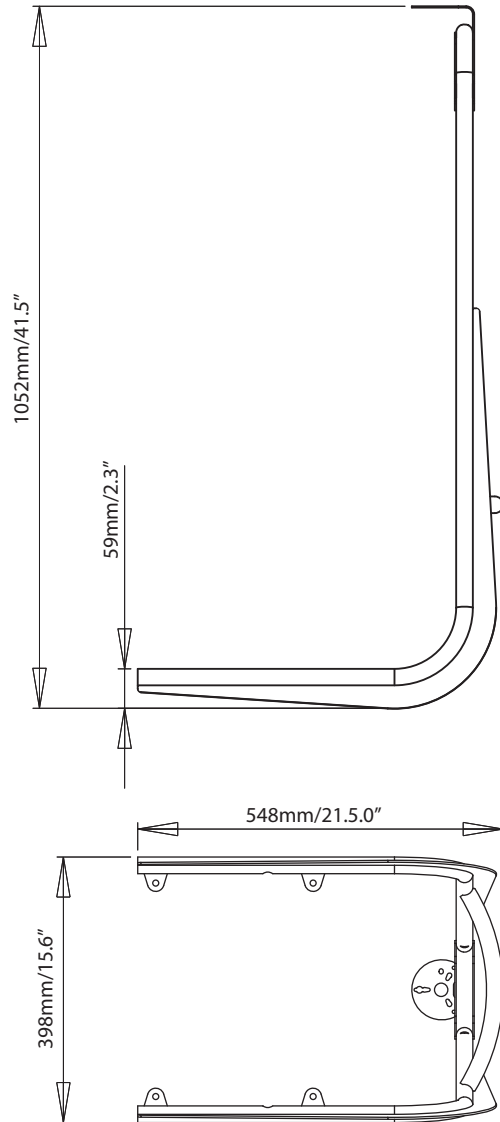

Gantry Mount for Dual PowerTower® - SC114-60

For help & information
email: sales@scanstrut.com
tel: +44 (0) 1392 531280

Fits the following:
Perko 100/200, Aqua Signal 25 & 40 series lights, Hella 2984 series and Hella NaviLED Pro series (using NaviLED 360 surface mount).

Fits the following Dual PowerTower plates only:
DPT-S-PLATE-03 Satcom Plate 3 for 60cm domes

Fits all Dual Powertower Struts:
DPT-R
DPT-OA
DPT-R-COMP.

Also compatible with Aluminium, Stainless and Satcom/tv PowerTower® when installed with a 60cm satcom (excl. Fleet 33 & 55).

SCANSTRUT