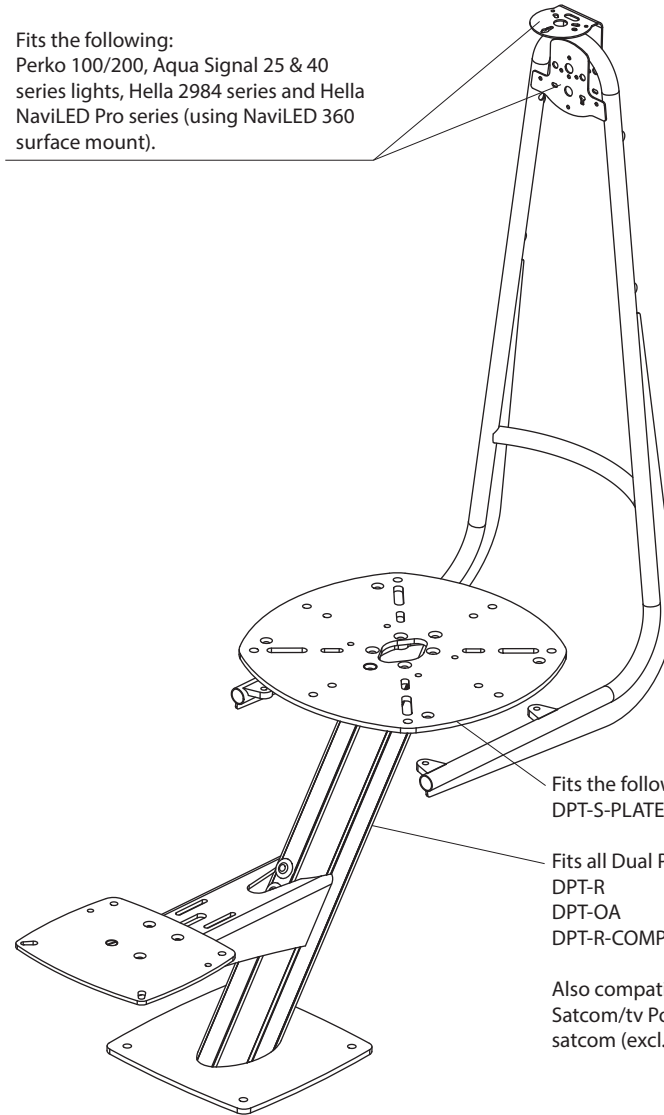

Gantry Mount for Dual PowerTower® - SC114-60

For help & information
email: sales@scanstrut.com
tel: +44 (0) 1392 531280

Fits the following:
Perko 100/200, Aqua Signal 25 & 40 series lights, Hella 2984 series and Hella NaviLED Pro series (using NaviLED 360 surface mount).

Fits the following Dual PowerTower plates only:
DPT-S-PLATE-03 Satcom Plate 3 for 60cm domes

Fits all Dual Powertower Struts:
DPT-R
DPT-OA
DPT-R-COMP.

Also compatible with Aluminium, Stainless and Satcom/tv PowerTower® when installed with a 60cm satcom (excl. Fleet 33 & 55).

SCANSTRUT