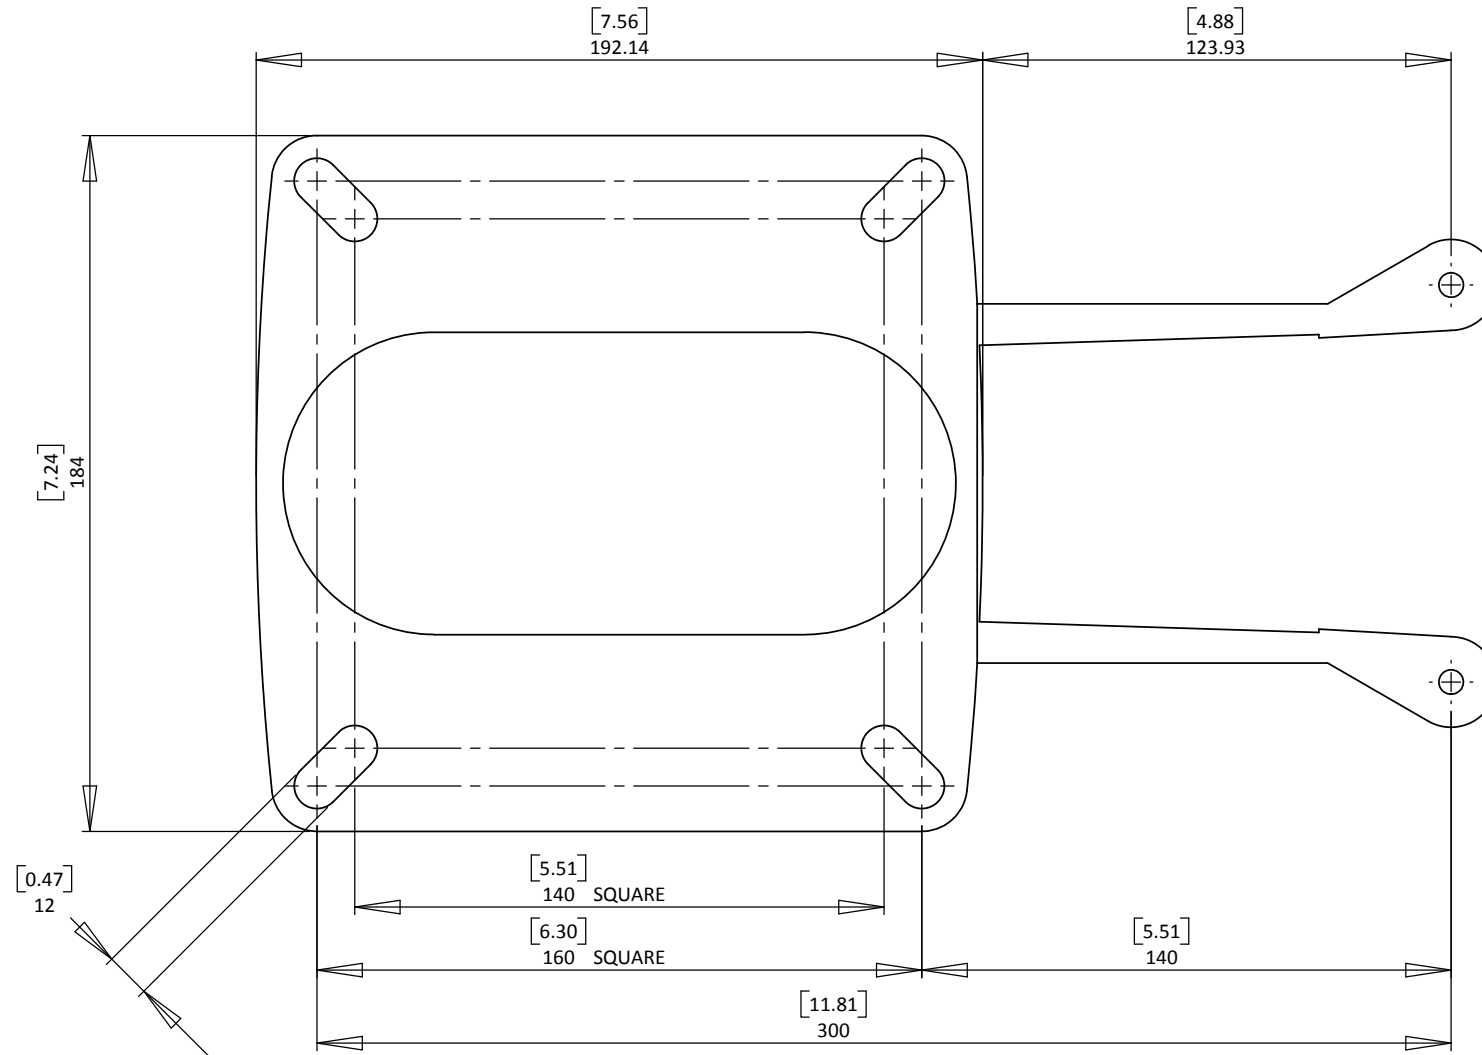

SC18 Mast Mount Fixing Dimensions

For help & information
email: sales@scanstrut.com
tel: +44 (0) 1392 531280

SCANSTRUT
designed for life at sea